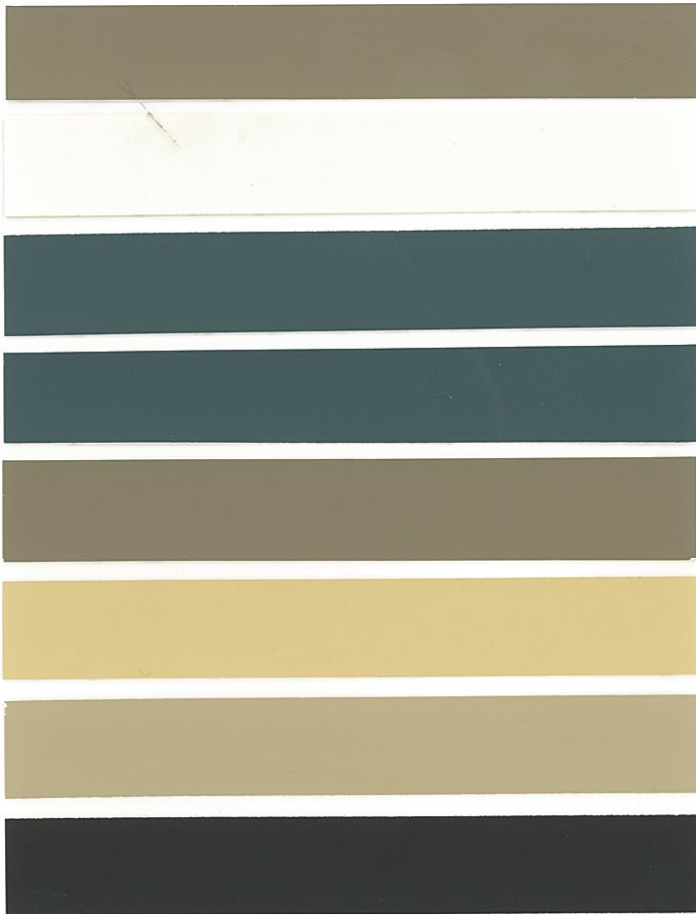

West Highlands Pacific

Scheme 34

1. Fascia – SW6151 Quiver Tan
2. Trim - SW6420 Queen Anne's Lace
3. Shutters – SW6223 Still Water
4. Entry Door – SW6223 Still Water
5. Garage Door – SW6151 Quiver Tan
6. Base Stucco – SW7692 Cupola Yellow
7. Accent Stucco – SW6143 Basket Beige
8. Iron – SW6991 Black Magic

*Note: Colors have been updated to the nearest SW palette color and may not be an exact match. These colors are not recommended for touch-ups; complete repaint only.