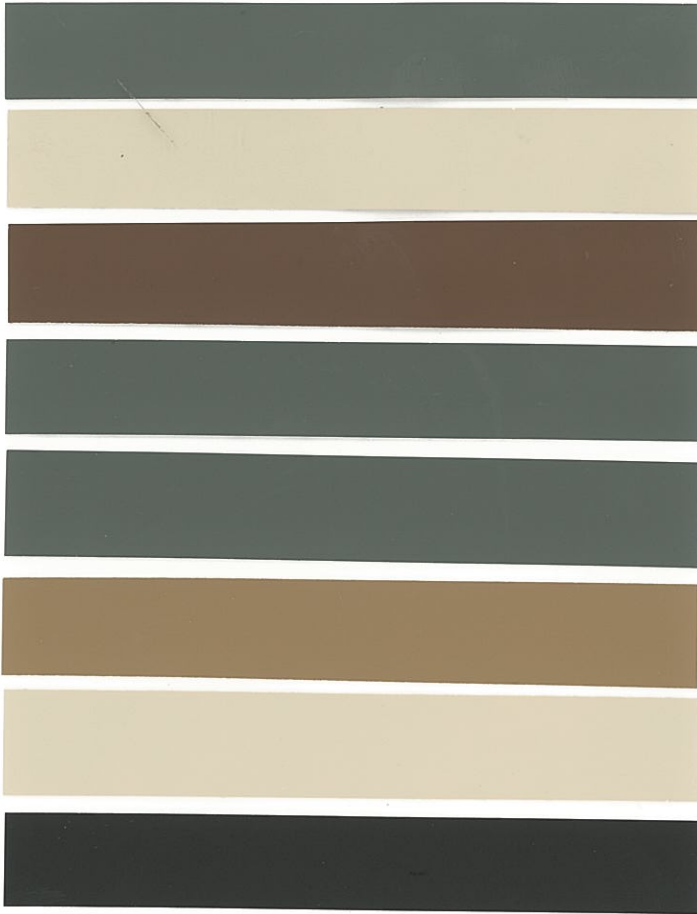

West Highlands Pacific

Scheme 23

1. Fascia – SW7061 Night Owl
2. Trim – SW6141 Softer Tan
3. Shutters – SW7520 Plantation Brown
4. Entry Door – SW7061 Night Owl
5. Garage Door – SW7061 Night Owl
6. Base Stucco – SW7522 Meadowlark
7. Accent Stucco – SW6141 Softer Tan
8. Iron – SW6991 Black Magic

*Note: Colors have been updated to the nearest SW palette color and may not be an exact match. These colors are not recommended for touch-ups; complete repaint only.