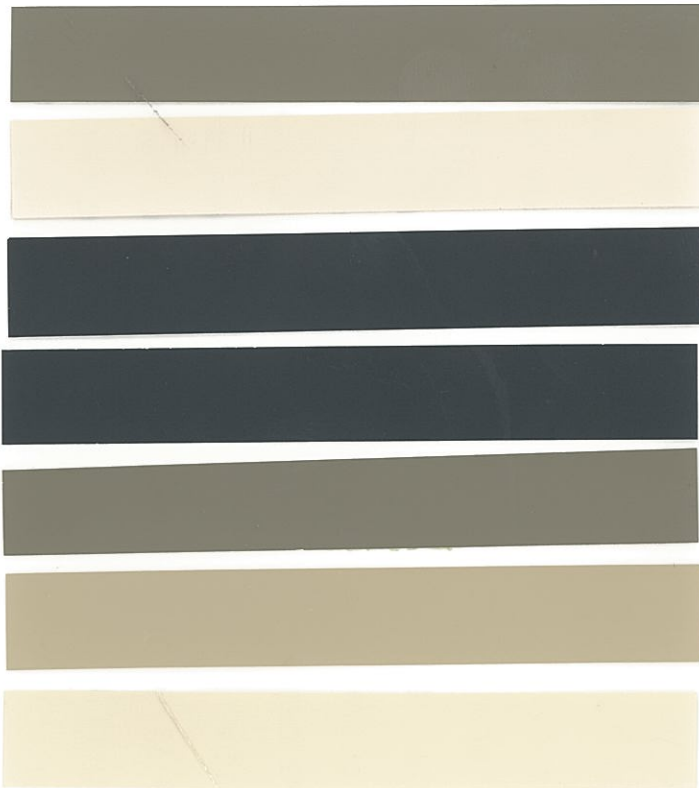

West Highlands Pacific

Scheme 38

1. Fascia – SW7053 Adaptive Shade
2. Trim – SW6112 Biscuit
3. Shutters - SW7076 Cyberspace
4. Entry Door – SW7076 Cyberspace
5. Garage Door – SW7053 Adaptive Shade
6. Base Stucco – SW7533 Khaki Shade
7. Accent Stucco – SW7573 Eaglet Beige

*Note: Colors have been updated to the nearest SW palette color and may not be an exact match. These colors are not recommended for touch-ups; complete repaint only.