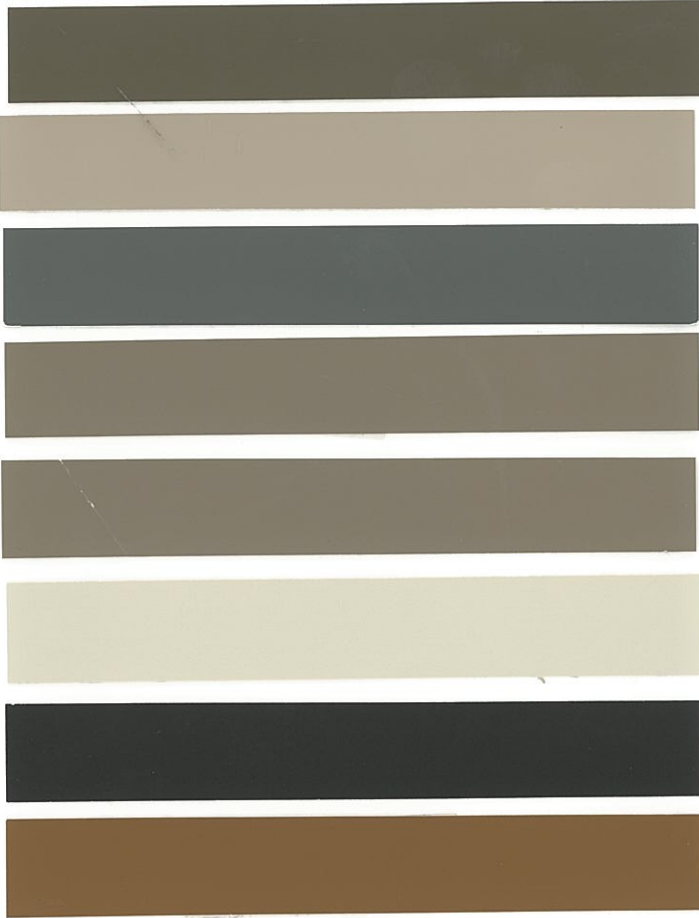

West Highlands Pacific

Scheme 18

1. Fascia – SW7054 Suitable Brown
2. Trim – SW7038 Tony Taupe
3. Shutters – SW7068 Grizzle Gray
4. Entry Door – SW7032 Warm Stone
5. Garage Door – SW7032 Warm Stone
6. Base Stucco – SW6155 Rice Grain
7. Iron – SW6991 Black Magic
8. Clay Outlookers – SW6096 Jute Brown

*Note: Colors have been updated to the nearest SW palette color and may not be an exact match. These colors are not recommended for touch-ups; complete repaint only.