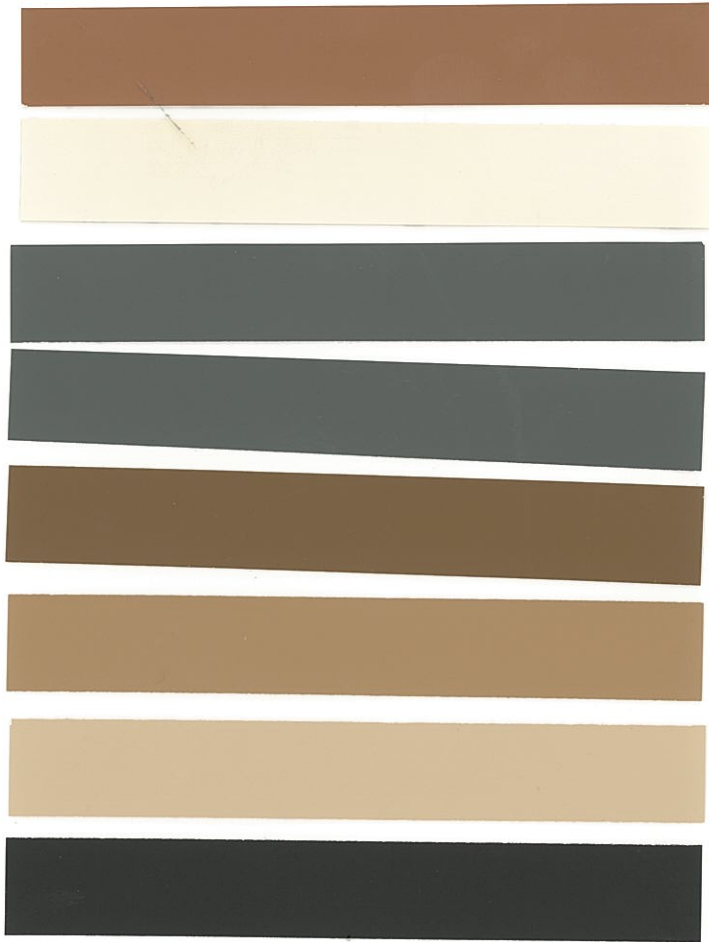

West Highlands Pacific

Scheme 35

1. Fascia – SW7705 Wheat Penny
2. Trim – SW6371 Vanillin
3. Shutters – SW7068 Grizzle Gray
4. Entry Door – SW7068 Grizzle Gray
5. Garage Door – SW2806 Rookwood Brown
6. Base Stucco – SW7725 Yearling
7. Accent Stucco – SW2828 Colonial Revival Tan
8. Iron – SW6991 Black Magic

*Note: Colors have been updated to the nearest SW palette color and may not be an exact match. These colors are not recommended for touch-ups; complete repaint only.