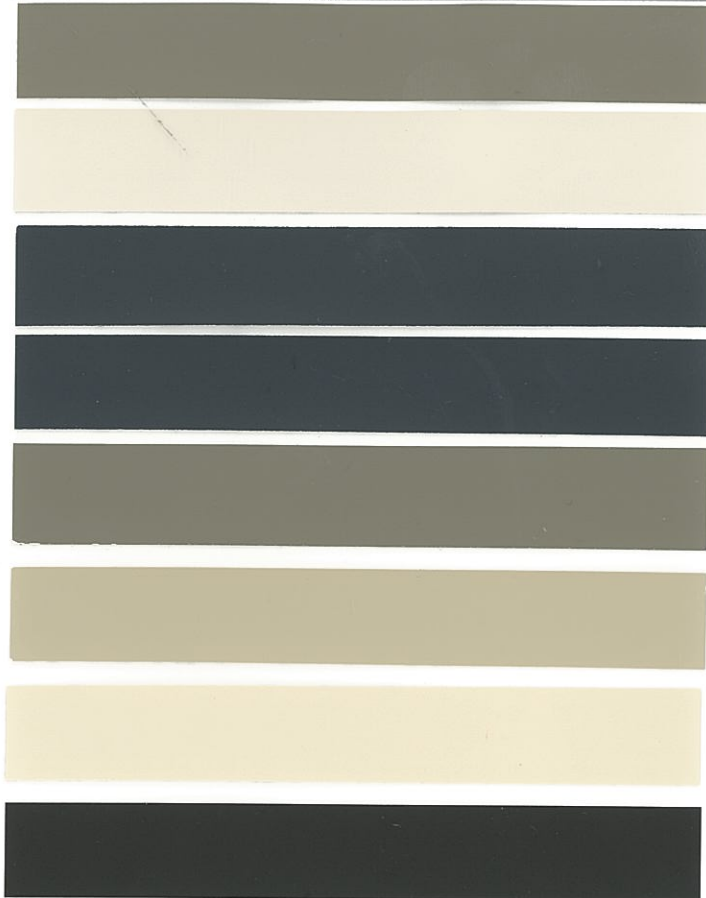

West Highlands Pacific

Scheme 20

1. Fascia – SW7053 Adaptive Shade
2. Trim – SW6112 Biscuit
3. Shutters – SW7076 Cyberspace
4. Entry Door – SW7076 Cyberspace
5. Garage Door – SW7053 Adaptive Shade
6. Base Stucco – SW7528 Windsor Greige
7. Accent Stucco – SW7573 Eaglet Beige
8. Iron – SW6991 Black Magic

*Note: Colors have been updated to the nearest SW palette color and may not be an exact match. These colors are not recommended for touch-ups; complete repaint only.